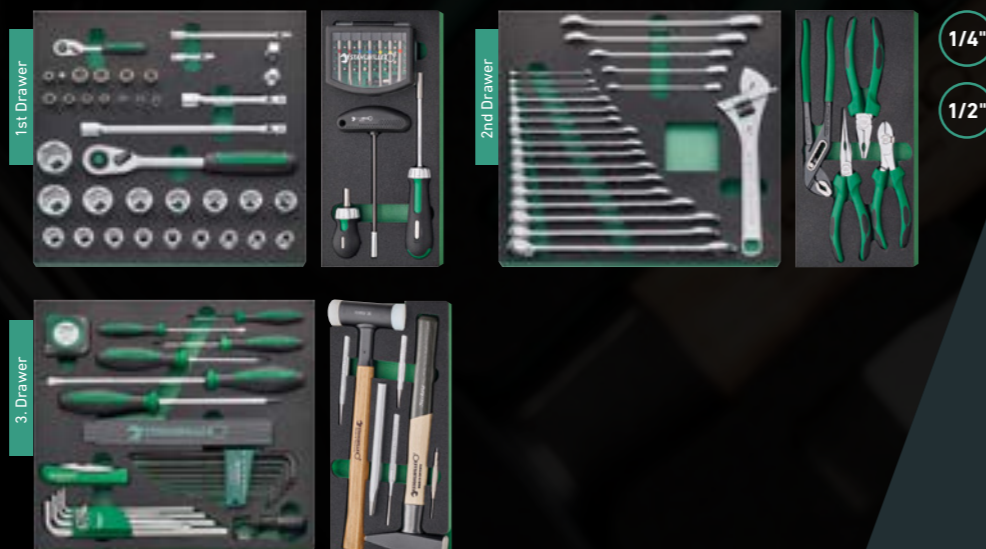

NOK 30.982*

Extra Stesialpris EX. MVA.

1/4"

1/2"