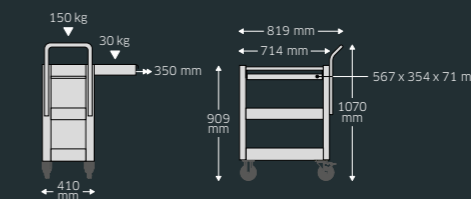

Tool trolley, including tools 95/250QR

Tool trolley 95/7 A PRO including 250-piece premium tool set.

Code 98830193