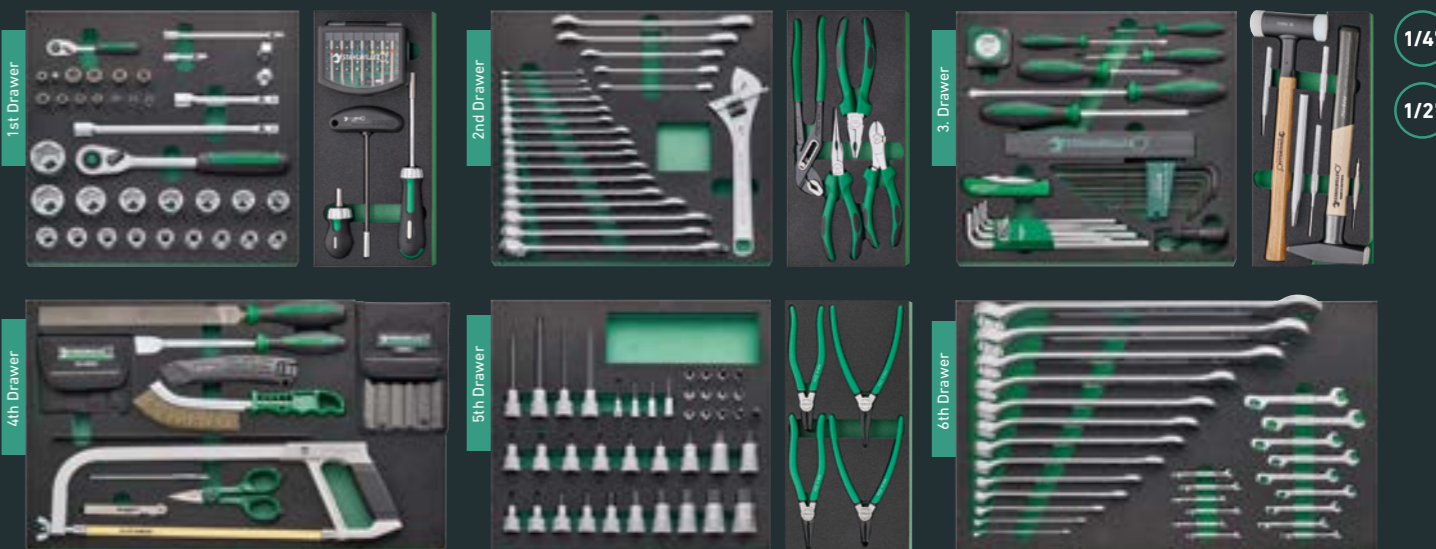

100%

All drawers are 100% extendable. Used in combination with the STAHLWILLE TCS inserts, or the variable drawer dividers, you can be sure of a clear overview and convenient access to tools.

The 95 PRO tool trolley is available in red, blue and anthracite!

Tool trolley, including tools 95/157QR

Tool trolley 95/7 A PRO including 157-piece premium tool set.

Code 98830192

NOK 30.982*

Extra Stesialpris EX. MVA.

1/4"

1/2"

1/4"