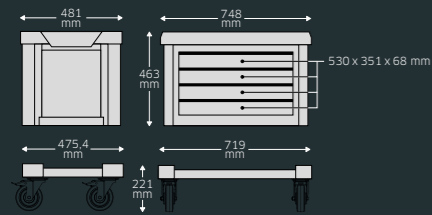

NOK 7.114*

Extra Stesialpris EX. MVA.

Top Box Caddy

Matching caddy – high mobility thanks to four swivel castors, two of which come with a parking brake. Available separately.

Code 81200158