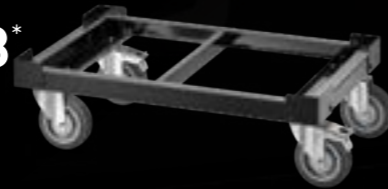

NOK 2.448*

Extra Stesialpris EX. MVA.

TTS93 Top Box, including tools 93 TOP BOX/130

TTS93 Top Box, including 130-piece premium tool set.

Code 98830189