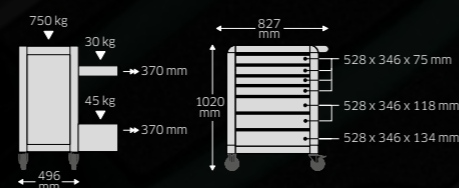

NOK 15.121*

Extra Stesialpris EX. MVA.

Service trolley 612 ST

Service trolley without tools.

Code 81300612

NOK 3.519*

Extra Stesialpris EX. MVA.