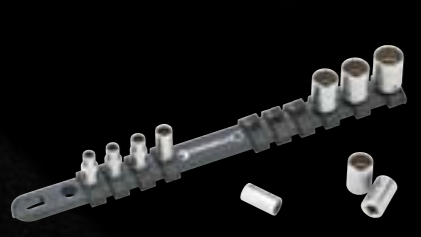

1/4" sockets
12916/10-40

10-piece HPQ® socket set on socket rail, double hexagon.
Code 96051010

NOK 714*
Extra Stesialpris EX. MVA.