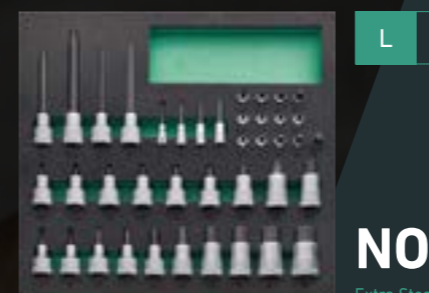

L

NOK 4.131*
Extra Stesialpris EX. MVA.

TCS set of INHEX sockets, 40-piece
TCS 11 821/40
Code 96830274

L

NOK 2.473*
Extra Stesialpris EX. MVA.

TCS set of screwdrivers, 27-piece
TCS 5 821/27
Code 96830268

M

NOK 1.938*
Extra Stesialpris EX. MVA.