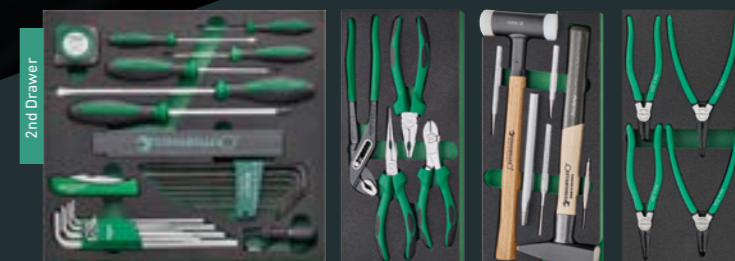

Workbench, including tools WB621/161QR

Workbench WB621, including 161-piece premium tool set.

Code 98830194

NOK 43.095*

Extra Stesialpris EX. MVA.

1/4"

1/2"

Workbench, including tools WB621/267QR