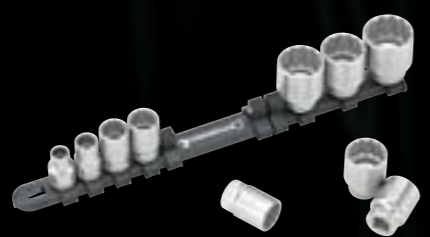

MADE IN CRONENBERG
MADE IN GERMANY

10

11

1/4" sockets
12916/10-40

10-piece HPQ® socket set on socket rail, double hexagon.
Code 96051010

NOK 714*
Extra Stesialpris EX. MVA.

3/8" sockets
12917/10-45

10-piece HPQ® socket set on socket rail, double hexagon.
Code 96052010