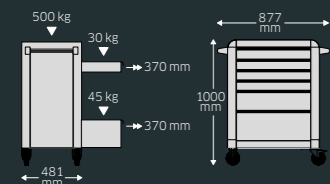

NOK 12.163*

Extra Stesialpris EX. MVA.

Tool trolley, including tools 93/130

Tool trolley TTS93, including 130-piece premium tool set.
Code 98830177