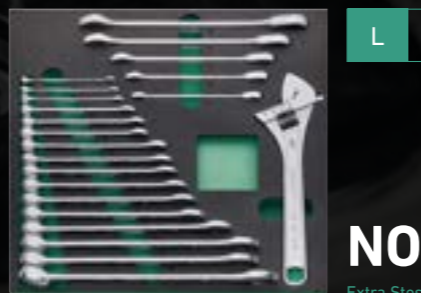

Per drawer
1 x XL
or
1 x L + 1 x M
or
3 x M

Per drawer
1 x XL + 1 x L
or
1 x L + 1 x M + 2 x M
or
3 x M + 2 x M

WB621

L

NOK 5.839*
Extra Stesialpris EX. MVA.

TCS set 1/2" + 1/4", 38-piece
TCS 1 821/38
Code 96830264