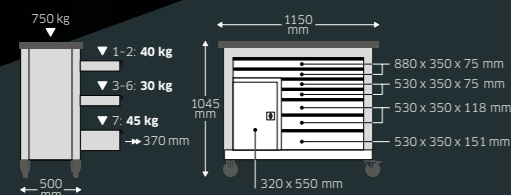

WORKBENCH RANGE – This is how comfortable work can be. Our workbench with perfect working height and plenty of space for premium tools!

Workbench WB621

The unique layout with two XXL drawers, five further drawers, and a cabinet section, ensures maximum flexibility, making the WB621 the ideal work partner for tool storage for tradespeople and industry alike.

High-quality materials ensure the durability that is typical of STAHLWILLE. For example, the sturdy housing and drawers with their industrial powder coating. The drawers and cabinet section close at the same time. Includes a paper roll holder.

Code 85010621

NOK 23.689*

Extra Stesialpris EX. MVA.

The E-Kit consists of a 3-way plug with two USB ports, a magnetic bracket for mounting the socket anywhere on the workbench, and a cable holder. Available separately.

Code 90432728 | WB621 E-KIT

NOK 1.530*

Extra Stesialpris EX. MVA.

The cabinet section features an adjustable-height shelf (adjustable in 7 cm increments), two rubberised cable outlets, and a cable duct that can be unscrewed at the back.

Three-stage safety concept: Central locking with recessed lateral-mounted cylinder lock. Together with the hinged key, this protects against injuries and damage. The individual lock prevents unintentional opening when moving – the anti-tilt feature makes it impossible to pull out multiple drawers at the same time.

Workbench, including tools WB621/161QR

Workbench WB621, including 161-piece premium tool set.

Code 98830194

NOK 43.095*

Extra Stesialpris EX. MVA.