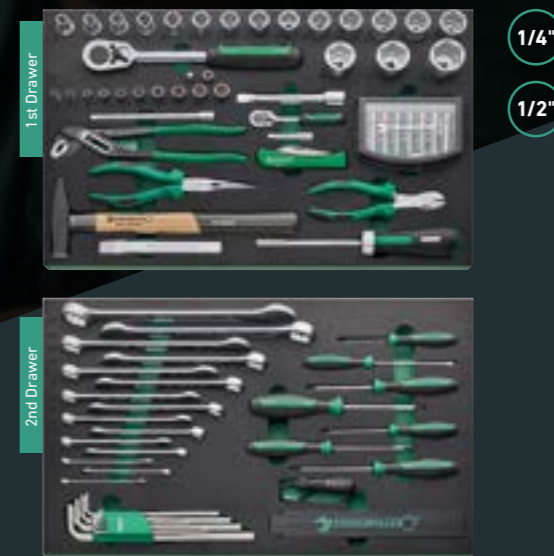

93/6 R 93/6 B

TTS93 in red. Code 81200155
TTS93 in blue. Code 81200156

NOK 12.163*

Extra Stesialpris EX. MVA.

Tool trolley, including tools 93/130

Tool trolley TTS93, including 130-piece premium tool set.
Code 98830177

NOK 21.394*

Extra Stesialpris EX. MVA.

Tool trolley, including tools 93/157QR

Tool trolley TTS93, including 157-piece premium tool set.
Code 98830178

NOK 26.749*

Extra Stesialpris EX. MVA.

The TTS93 is now available in three colours: red, blue, and anthracite!