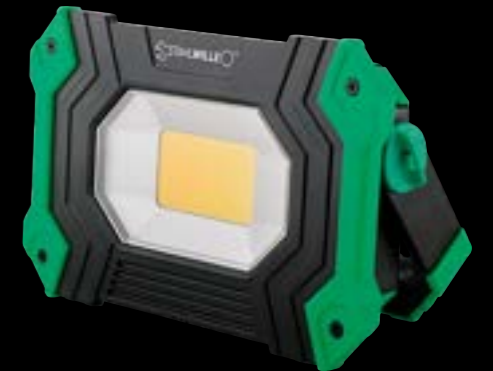

Extra Stesialpris EX. MVA.

TTS93 Top Box, including tools 93 TOP BOX/130

TTS93 Top Box, including 130-piece premium tool set.

Code 98830189

NOK 17.263*

Extra Stesialpris EX. MVA.

including the spotlight, valued at NOK 1.249
Extra Stesialpris EX. MVA.