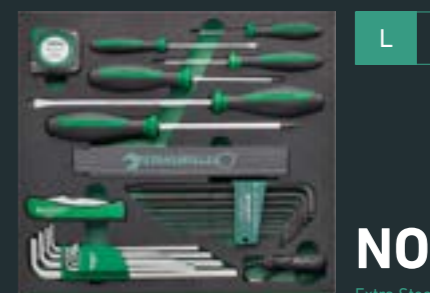

L

NOK 4.131*
Extra Stesialpris EX. MVA.

TCS set of INHEX sockets, 40-piece
TCS 11 821/40
Code 96830274

L

NOK 2.473*
Extra Stesialpris EX. MVA.

TCS set of screwdrivers, 27-piece
TCS 5 821/27
Code 96830268

M

NOK 1.938*
Extra Stesialpris EX. MVA.