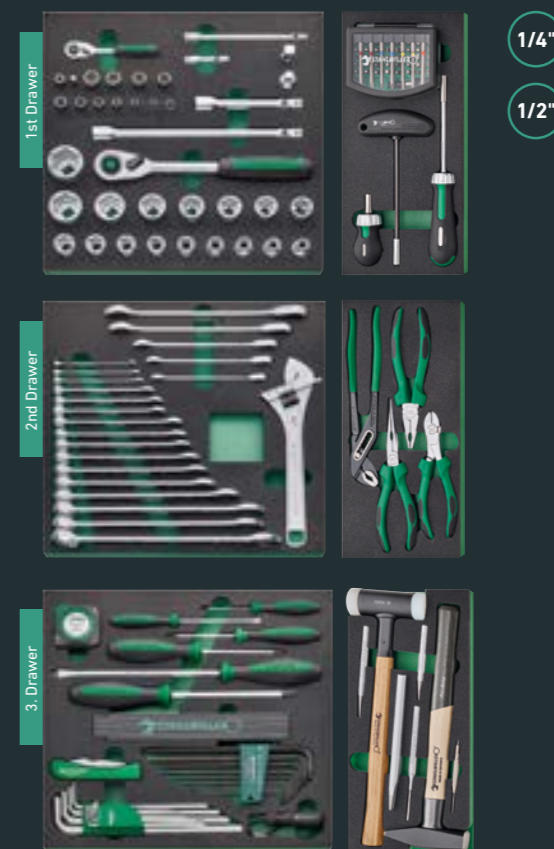

NOK 21.394*

Extra Stesialpris EX. MVA.

Tool trolley, including tools 93/157QR

Tool trolley TTS93, including 157-piece premium tool set.
Code 98830178

NOK 26.749*

Extra Stesialpris EX. MVA.

The TTS93 is now available in three colours: red, blue, and anthracite!

Two-stage safety concept: Central locking through cylinder lock with hinged key. The anti-topple feature makes it impossible to pull multiple drawers out at the same time.

All drawers are 100 % extendable. Used in combination with the STAHLWILLE standard and TCS inserts, or the variable drawer dividers, you're guaranteed a clear overview and convenient access to tools.