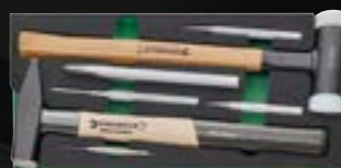

M

NOK 1.530*
Extra Stesialpris EX. MVA.

TCS set of impact tools, 7-piece
TCS 6 821/7
Code 96830269