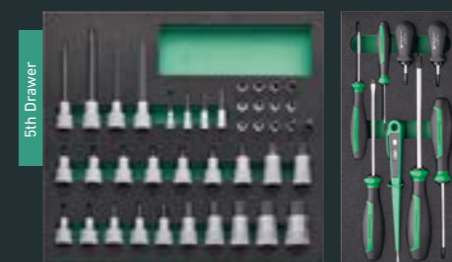

Workbench WB621, including 267-piece premium tool set.

Code 98830195

NOK 55.080*

Extra Stesialpris EX. MVA.

1/4"

1/2"

3. Drawer

4th Drawer