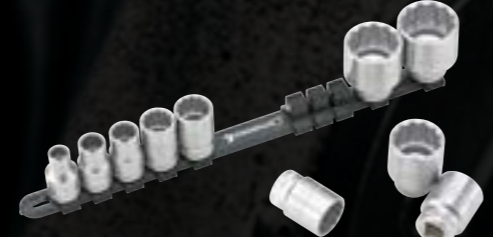

1/2" sockets
12918/10-50

10-piece HPQ® socket set on socket rail, double hexagon.
Code 96053010

NOK 1.249*
Extra Stesialpris EX. MVA.

*Non-binding price recommendation, valid until 31.12.2023. Only with participating outlets and while supplies last.