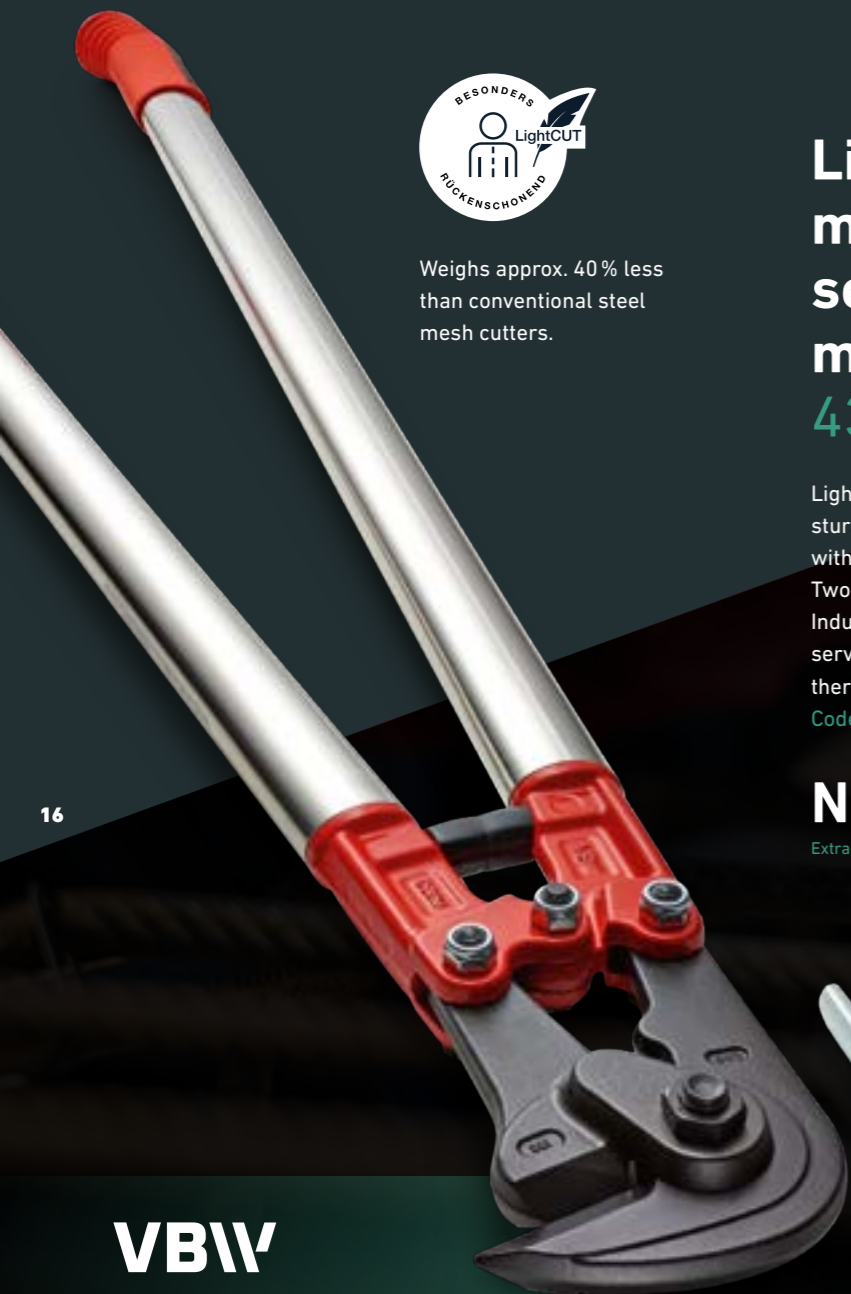

NOK 1.657*

Extra Stesialpris EX. MVA.

THE 'RED WITH THE YELLOW DOT'!

VBW

Professional tools – since 1828. For generations, VBW has been synonymous with robust tools of the highest quality. Because the tools on construction sites often have to withstand the toughest conditions during demolition or renovations, our tools are manufactured in Germany with the highest level of manufacturing precision. Numerous unique features also ensure efficient and comfortable work.

VBW – A brand under the STAHLWILLE Group umbrella.

*Non-binding price recommendation, valid until 31.12.2023. Only with participating outlets and while supplies last.

MADE IN GERMANY