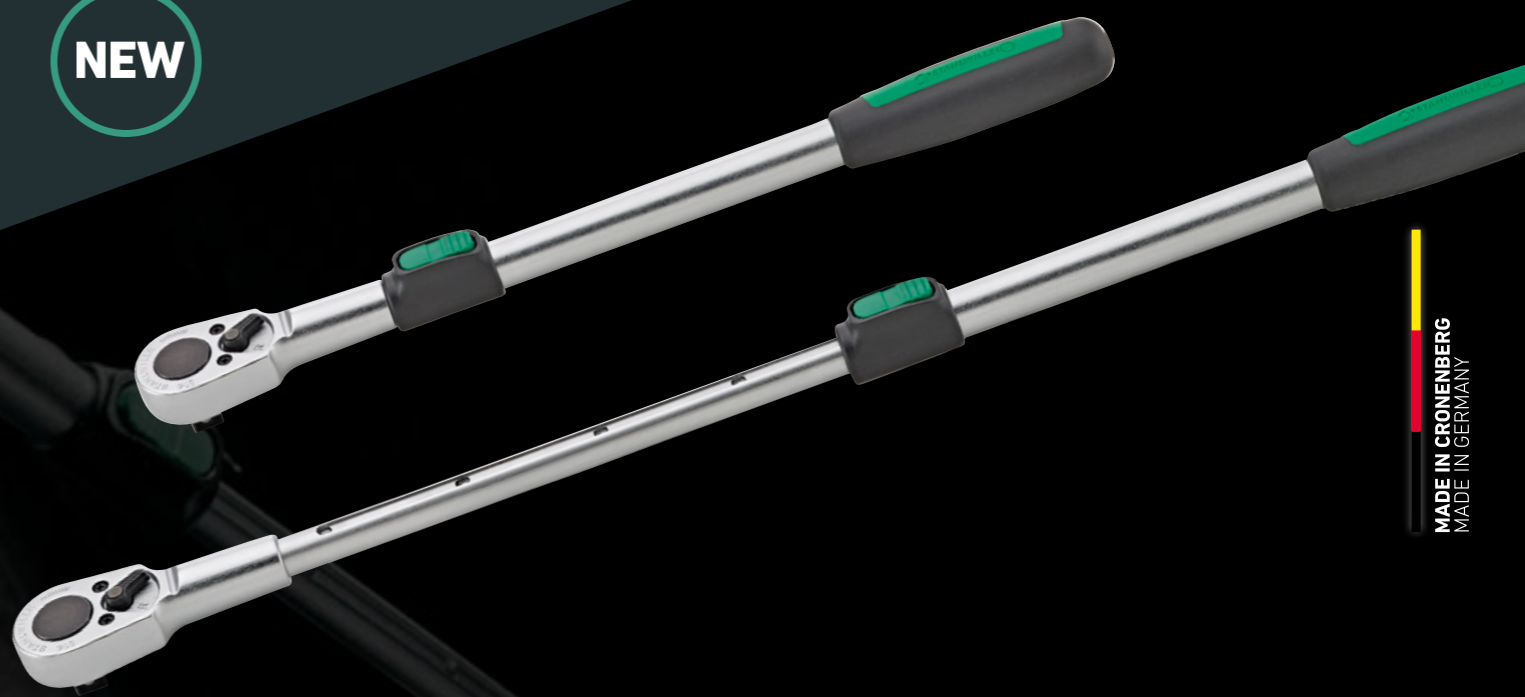

RATCHETS AND SOCKETS – Specially designed for heavy loads and efficient work. Whilst maintaining safety.

NEW

1/4" + 1/2" ratchet set
415QR/512QR

2-piece QuickRelease fine tooth ratchet set with 1/4" and 1/2" drive.
Code 91336421

NOK 1.657*
Extra Stesialpris EX. MVA.

NEW

Telescopic ratchet 1/2"
516

High torques are often required in the industrial and commercial vehicle sector – and often where space is at a premium. The telescopic ratchet 516 with 1/2" drive provides the ideal solution. Robust materials and a 5-position adjustable shaft allow for high leverage forces – and always at the right length.
Code 13160000